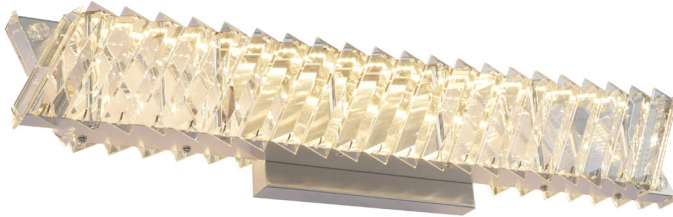

ALYA COL WALLMOUNT LARGE Polished Nickel

The Alya collection includes this exquisite 23" crystal wall sconce, featuring faceted glass elements that create a brilliant and shimmering light effect. Its streamlined canopy and metalwork are finished in a premium plated polished nickel, adding a touch of modern luxury to your walls. Integrated with LED technology and 3CCT functionality, the fixture allows for easy adjustment of the color temperature to suit the specific lighting needs of your environment. This versatile piece serves as a great addition to any bathroom vanity or hallway, providing both functional illumination and a sophisticated decorative accent.

ORDERING		PACKAGING DIMENSIONS			
Model: AC5139PN		Weight	Length	Width	Height
Collection: Alya		11	25.98	5.51	6.69
Finish: Black					
BULBS		PRODUCT DIMENSIONS			
Bulbs Included	Yes	Weight	9.24		
Bulb Qty.	1	Length	23.23		
Wattage	18W	Width	3.15		
Dimmable	Yes	Height	4.92		
Socket Base Type	Integrated LED	Overall Height	4.92		
Lumens (LED)	1096	Ext.	N/A		
CRI (LED)	80+	Chain	N/A		
Kelvin (LED)	3000K/4000K/5000K	Rods	N/A		
OTHER		Cord Length	N/A		
UPC	778350026499	Wire Length	N/A		
Material	Metal	Canopy / Back Plate	5.4x1.25x4.9		
Listing Approval 1	Exterior	Sloped Ceiling	Compatible		
Listing Approval 2	Damp				
Safety Rating	ETL				
Warranty	Limited lifetime warranty				